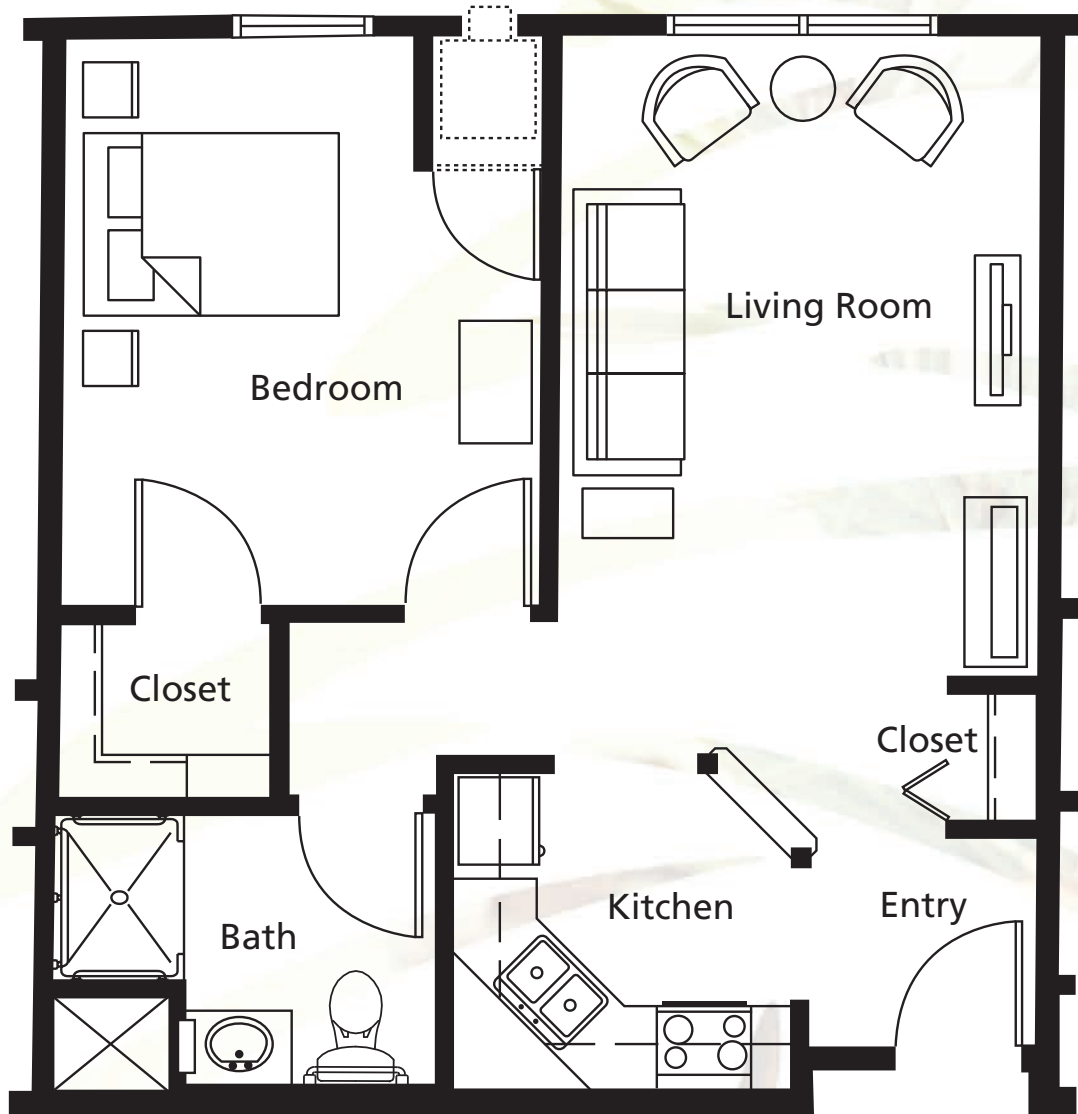

One Bedroom, One Bath

Approximate Size: 650 Square Feet

Independent Living and Assisted Living

*To schedule a tour with
Katherine Tlougan,
click [here](#) or call
612-861-3331.*