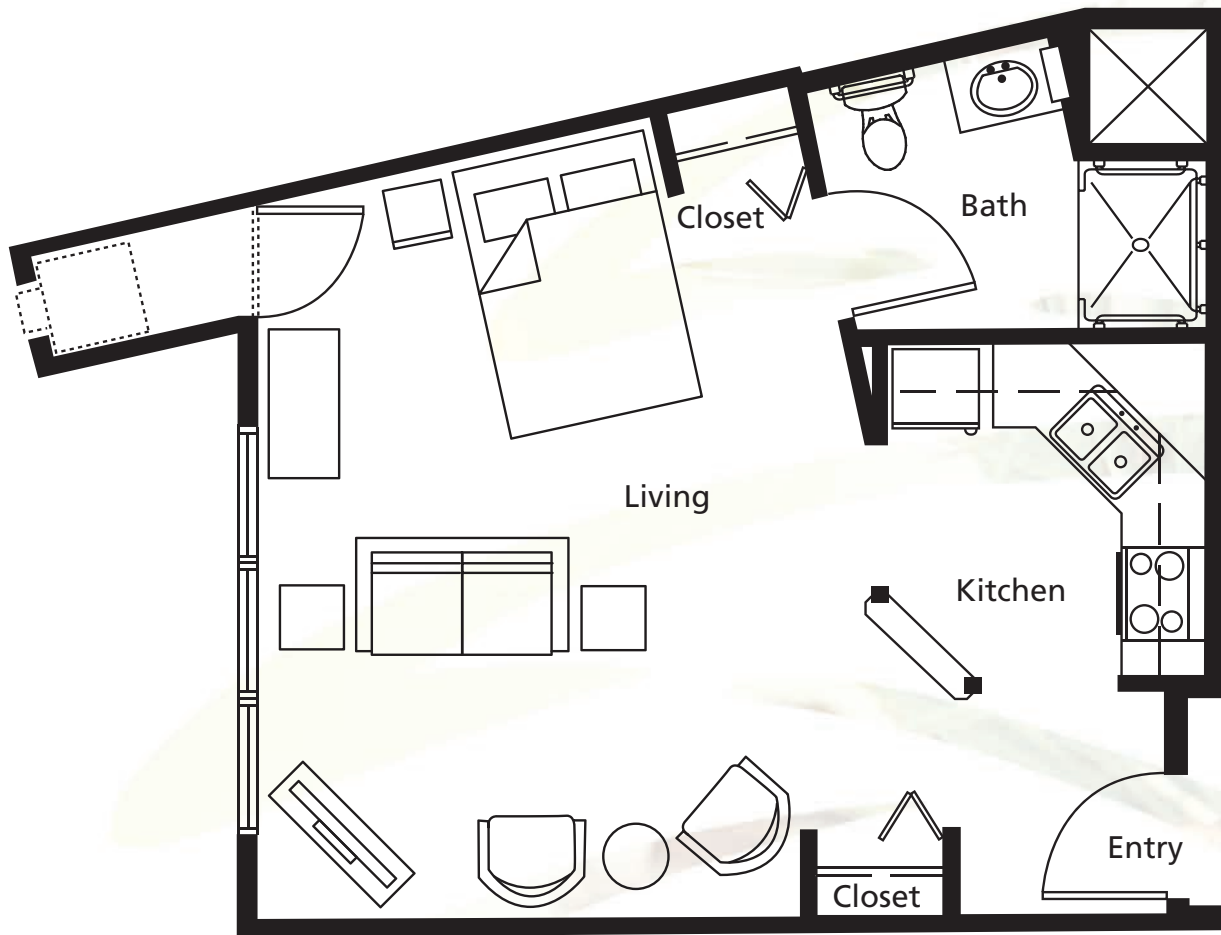

Studio

Approximate Size: 525 Square Feet

Independent Living and Assisted Living

*To schedule a tour with
Katherine Tlougan,
click [here](#) or call
612-861-3331.*