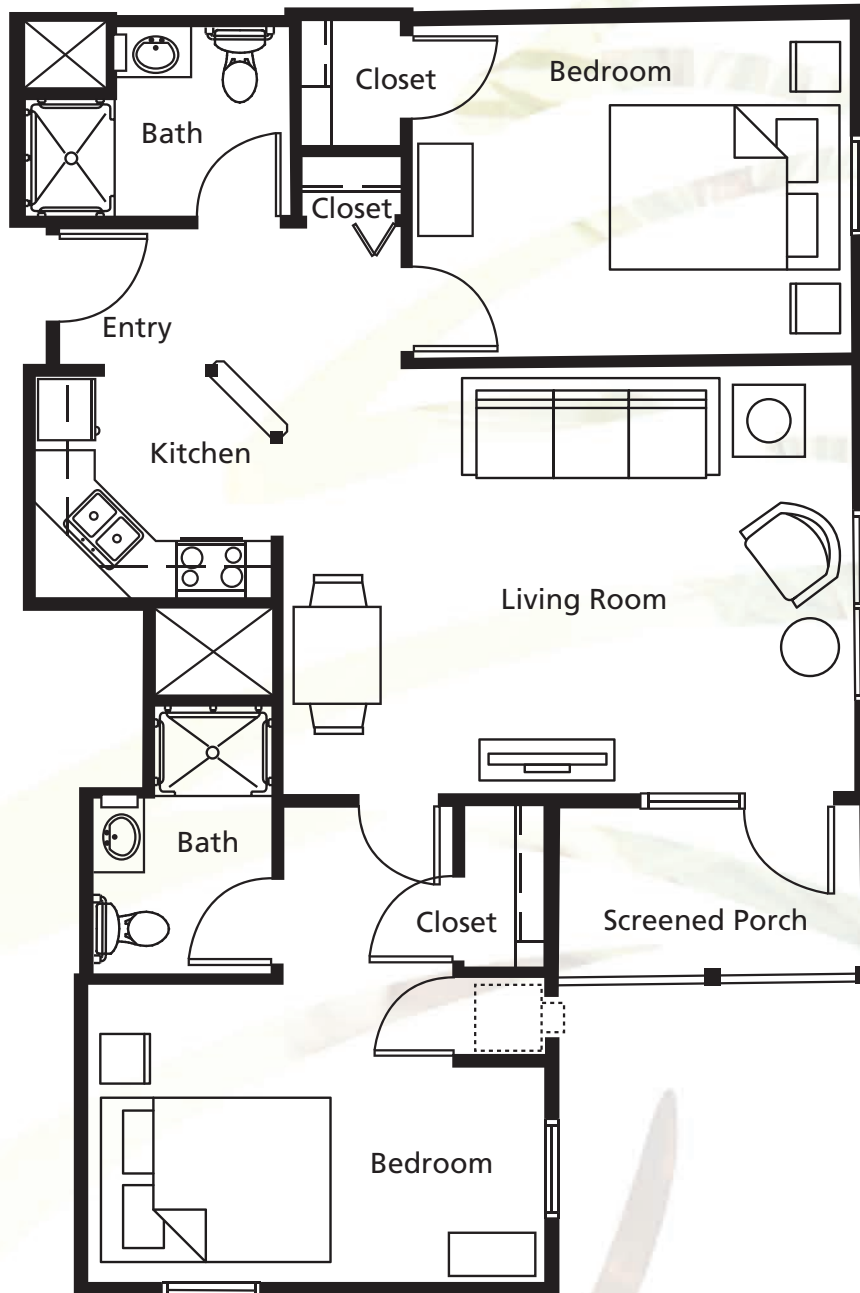

Senior & Assisted Living Community

Two Bedroom, Two Bath

Approximate Size: 1000 Square Feet

Independent Living and Assisted Living

To schedule a tour with
Katherine Tlougan,
[click here](#) or call
612-861-3331.