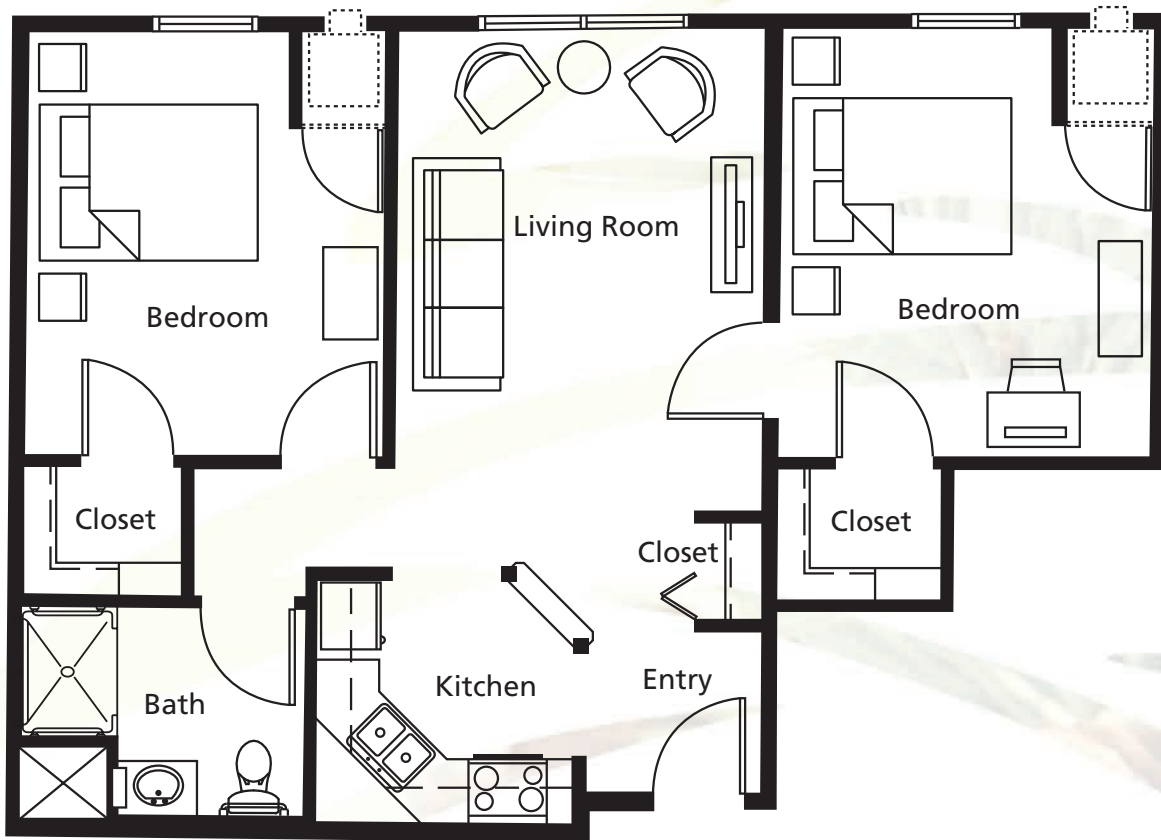

Two Bedroom, One Bath

Approximate Size: 760 Square Feet

Independent Living and Assisted Living

*To schedule a tour with
Katherine Tlougan,
click [here](#) or call
612-861-3331.*