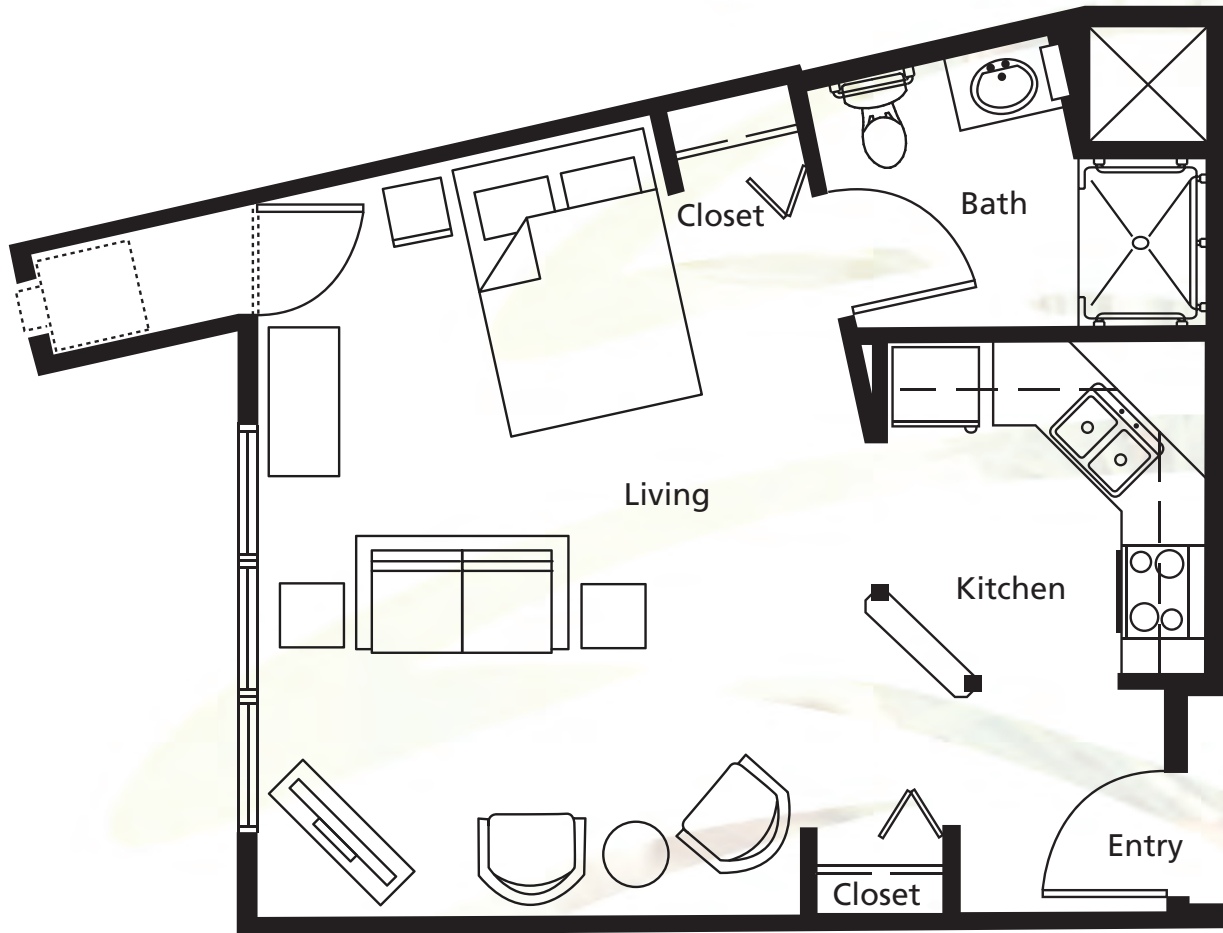

*Studio*

Approximate Size: 525 Square Feet ~ Style EA